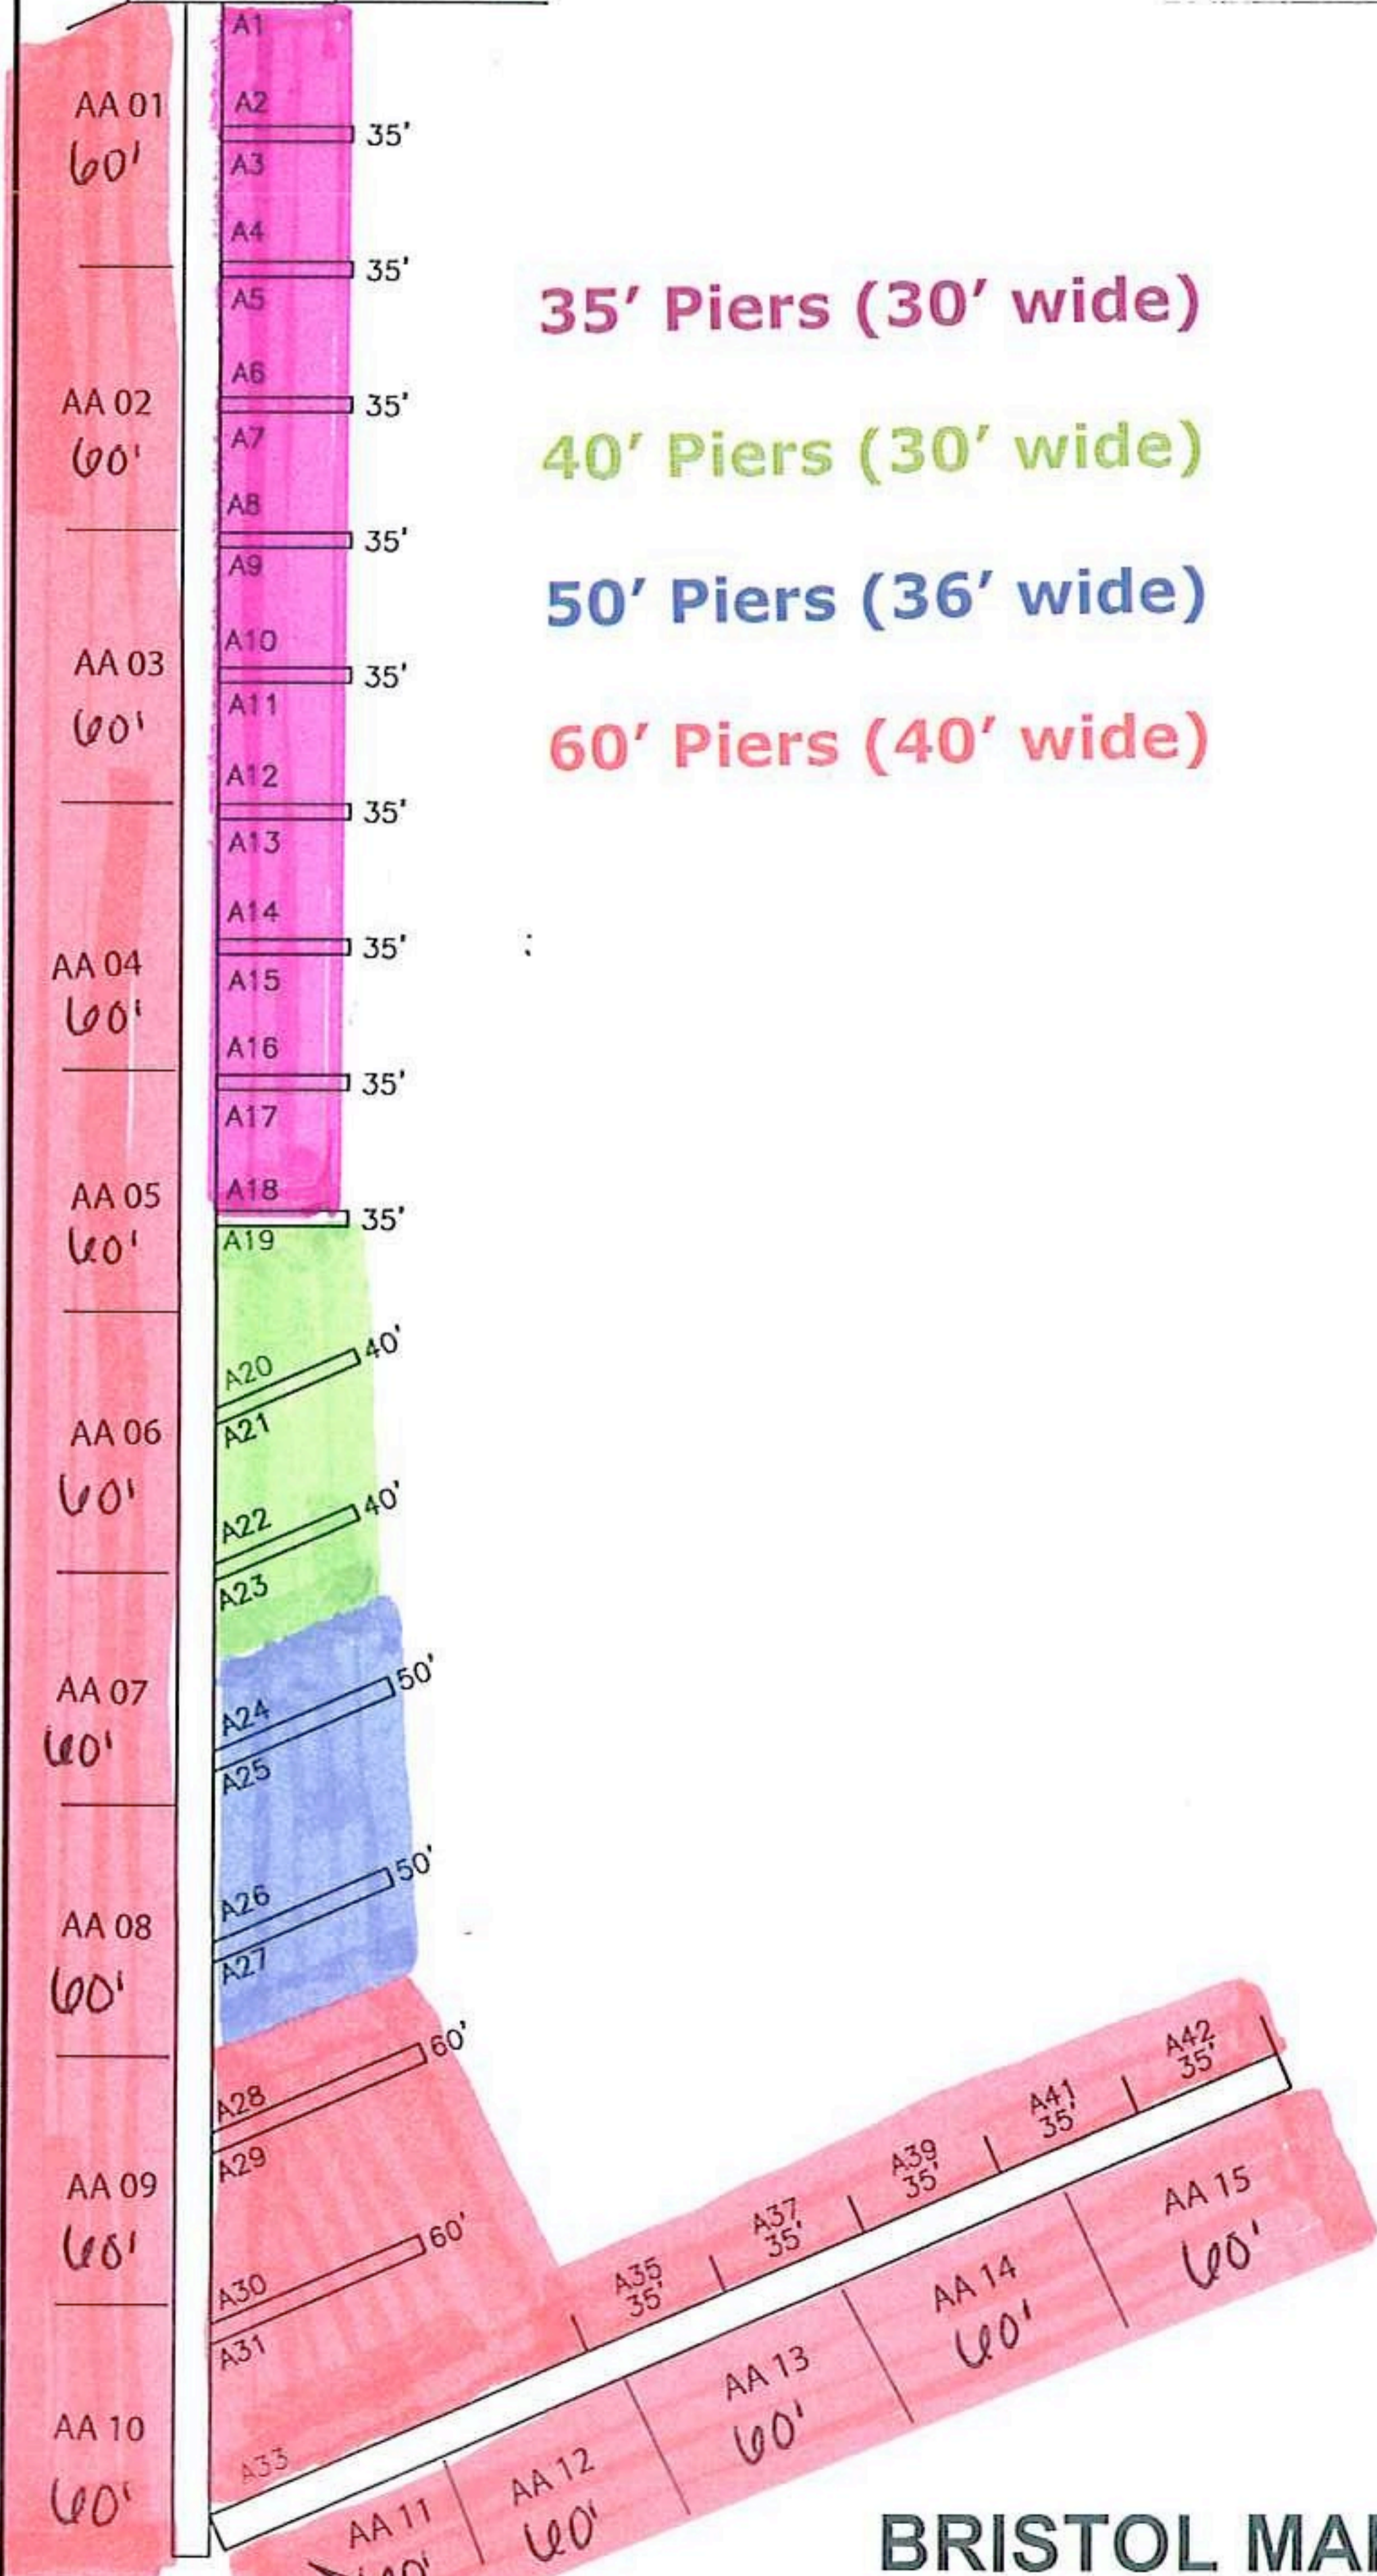

To Landside Exhibits

RIVERWALK

35' Piers (30' wide)
40' Piers (30' wide)
50' Piers (36' wide)
60' Piers (40' wide)

BRISTOL MARINA